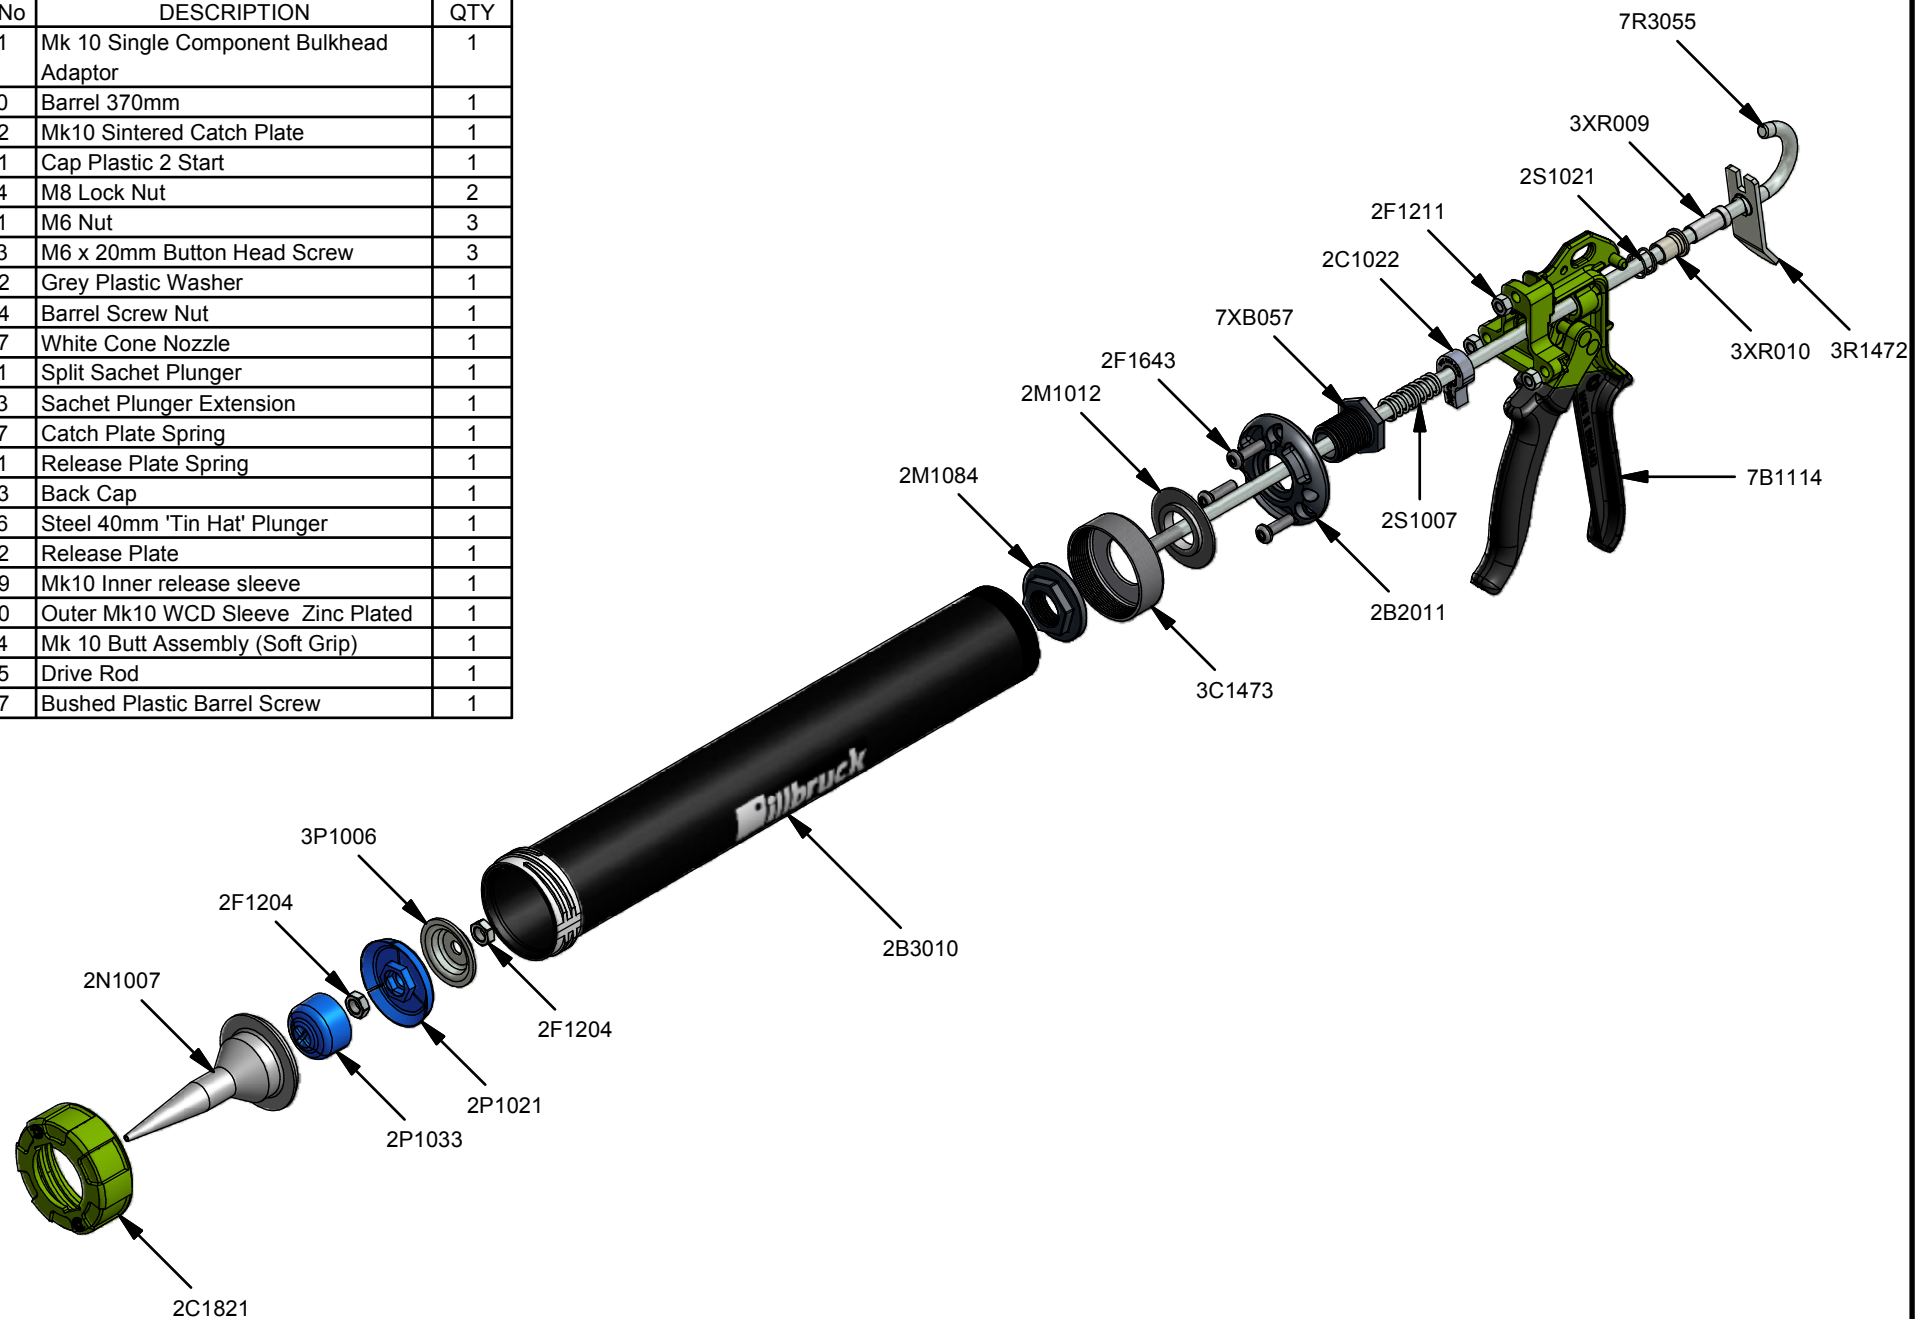

Parts List		
STOCK No	DESCRIPTION	QTY
2B2011	Mk 10 Single Component Bulkhead Adaptor	1
2B3010	Barrel 370mm	1
2C1022	Mk10 Sintered Catch Plate	1
2C1821	Cap Plastic 2 Start	1
2F1204	M8 Lock Nut	2
2F1211	M6 Nut	3
2F1643	M6 x 20mm Button Head Screw	3
2M1012	Grey Plastic Washer	1
2M1084	Barrel Screw Nut	1
2N1007	White Cone Nozzle	1
2P1021	Split Sachet Plunger	1
2P1033	Sachet Plunger Extension	1
2S1007	Catch Plate Spring	1
2S1021	Release Plate Spring	1
3C1473	Back Cap	1
3P1006	Steel 40mm 'Tin Hat' Plunger	1
3R1472	Release Plate	1
3XR009	Mk10 Inner release sleeve	1
3XR010	Outer Mk10 WCD Sleeve Zinc Plated	1
7B1114	Mk 10 Butt Assembly (Soft Grip)	1
7R3055	Drive Rod	1
7XB057	Bushed Plastic Barrel Screw	1