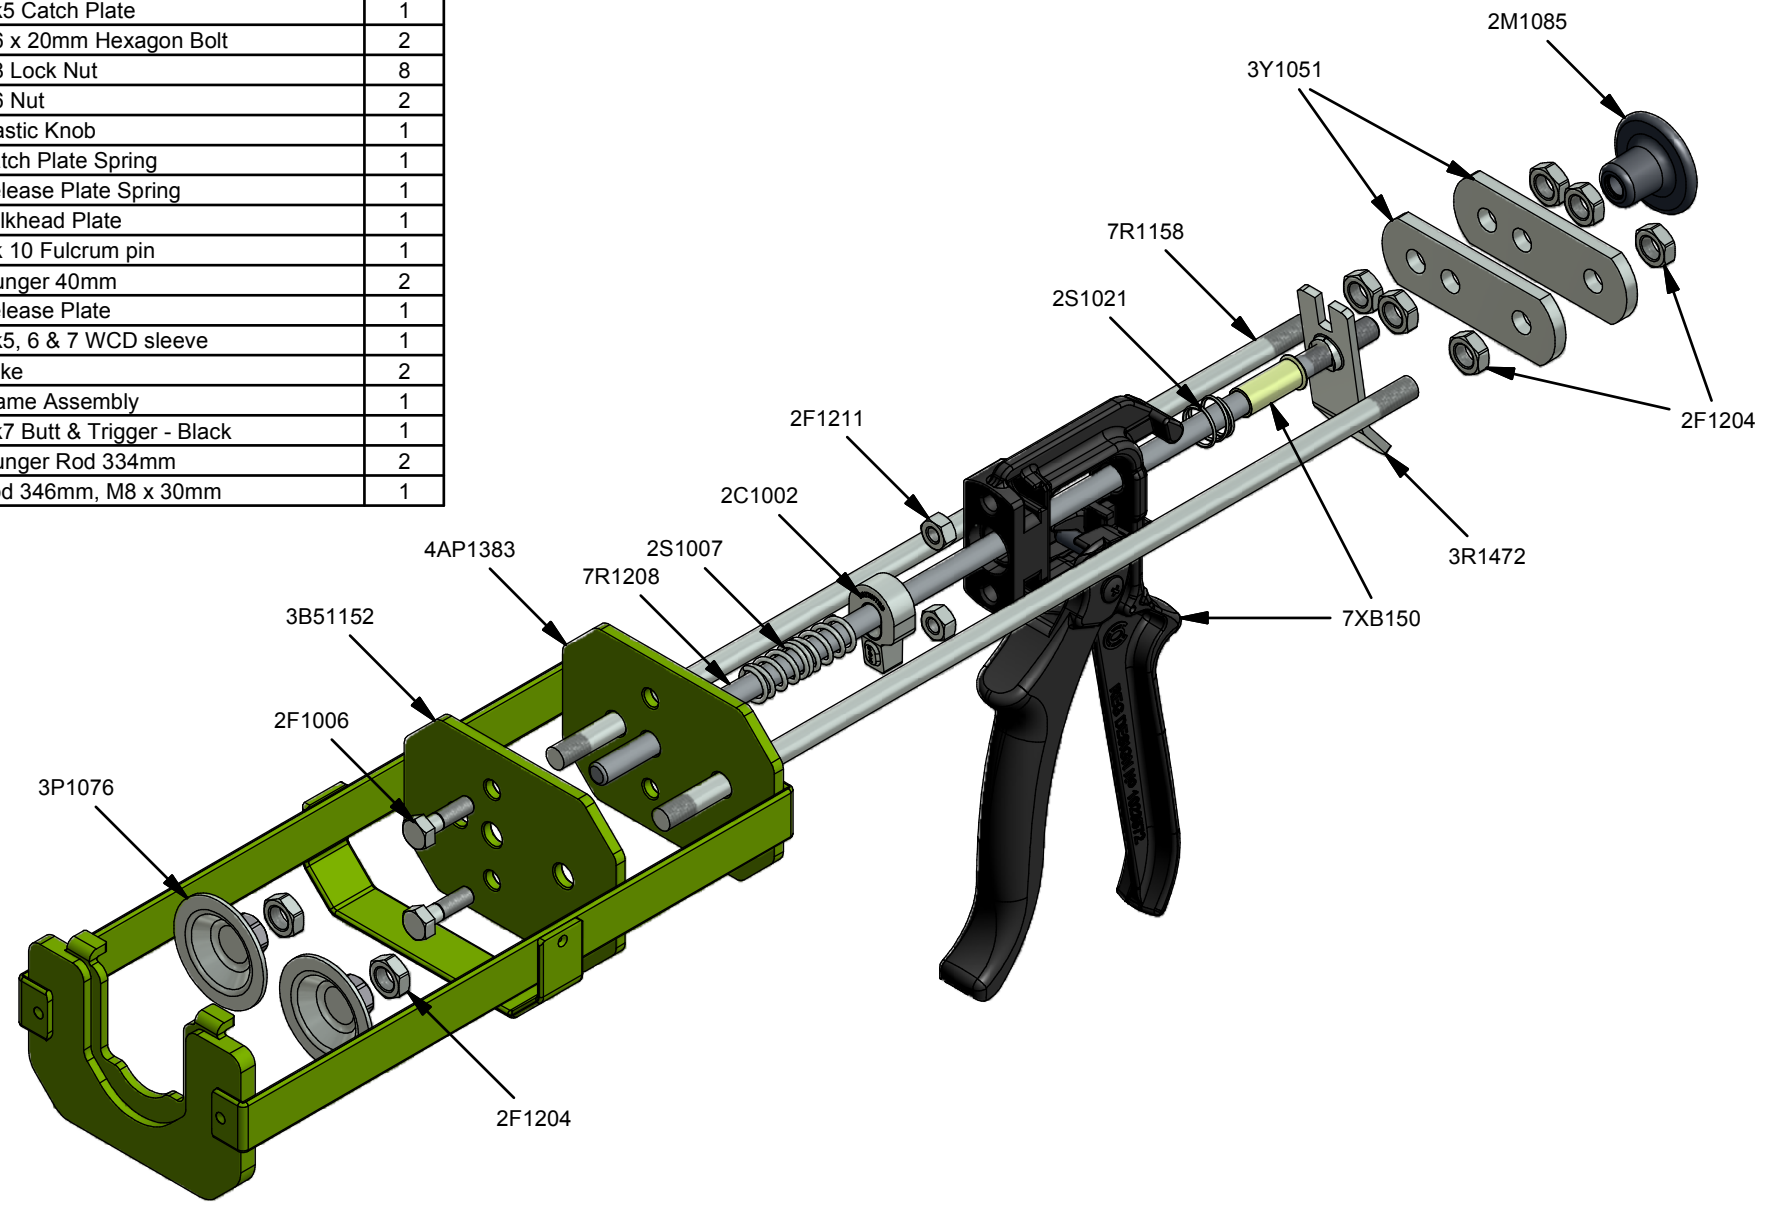

Parts List		
STOCK No	DESCRIPTION	QTY
2C1002	Mk5 Catch Plate	1
2F1006	M6 x 20mm Hexagon Bolt	2
2F1204	M8 Lock Nut	8
2F1211	M6 Nut	2
2M1085	Plastic Knob	1
2S1007	Catch Plate Spring	1
2S1021	Release Plate Spring	1
3B51152	Bulkhead Plate	1
3F3026	Mk 10 Fulcrum pin	1
3P1076	Plunger 40mm	2
3R1472	Release Plate	1
3XR008	Mk5, 6 & 7 WCD sleeve	1
3Y1051	Yoke	2
4AP1383	Frame Assembly	1
7B1021	Mk7 Butt & Trigger - Black	1
7R1158	Plunger Rod 334mm	2
7R1208	Rod 346mm, M8 x 30mm	1