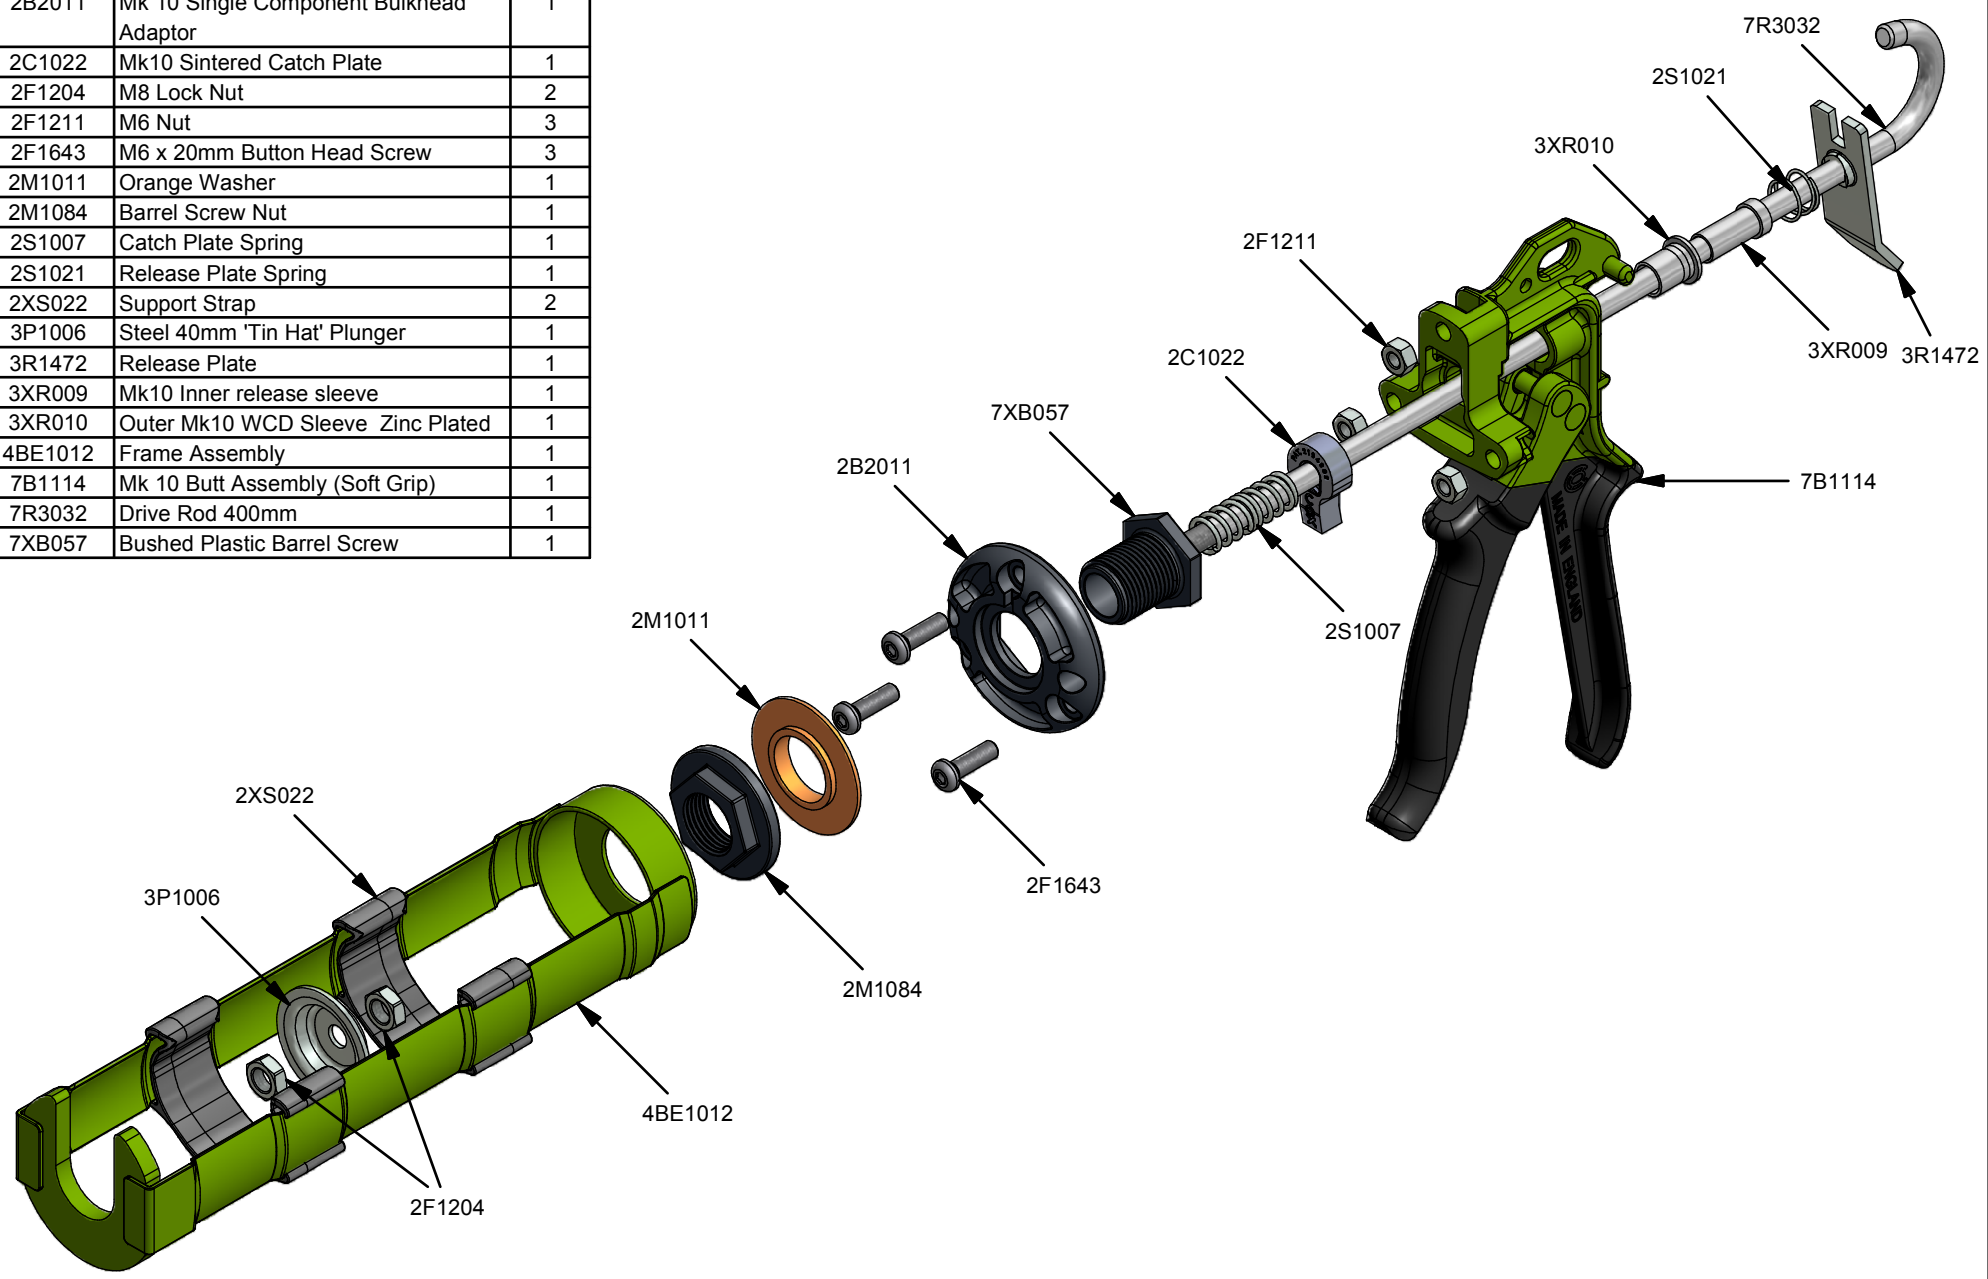

Parts List		
STOCK No	DESCRIPTION	QTY
2B2011	Mk 10 Single Component Bulkhead Adaptor	1
2C1022	Mk10 Sintered Catch Plate	1
2F1204	M8 Lock Nut	2
2F1211	M6 Nut	3
2F1643	M6 x 20mm Button Head Screw	3
2M1011	Orange Washer	1
2M1084	Barrel Screw Nut	1
2S1007	Catch Plate Spring	1
2S1021	Release Plate Spring	1
2XS022	Support Strap	2
3P1006	Steel 40mm 'Tin Hat' Plunger	1
3R1472	Release Plate	1
3XR009	Mk10 Inner release sleeve	1
3XR010	Outer Mk10 WCD Sleeve Zinc Plated	1
4BE1012	Frame Assembly	1
7B1114	Mk 10 Butt Assembly (Soft Grip)	1
7R3032	Drive Rod 400mm	1
7XB057	Bushed Plastic Barrel Screw	1

Illbruck Ultraflow Cart 215 (AA873/BE6019)

www.pccox.co.uk
 sales@pccox.co.uk
 TEL:44(0)1635 264500

REV	DATE
A	22/03/2016