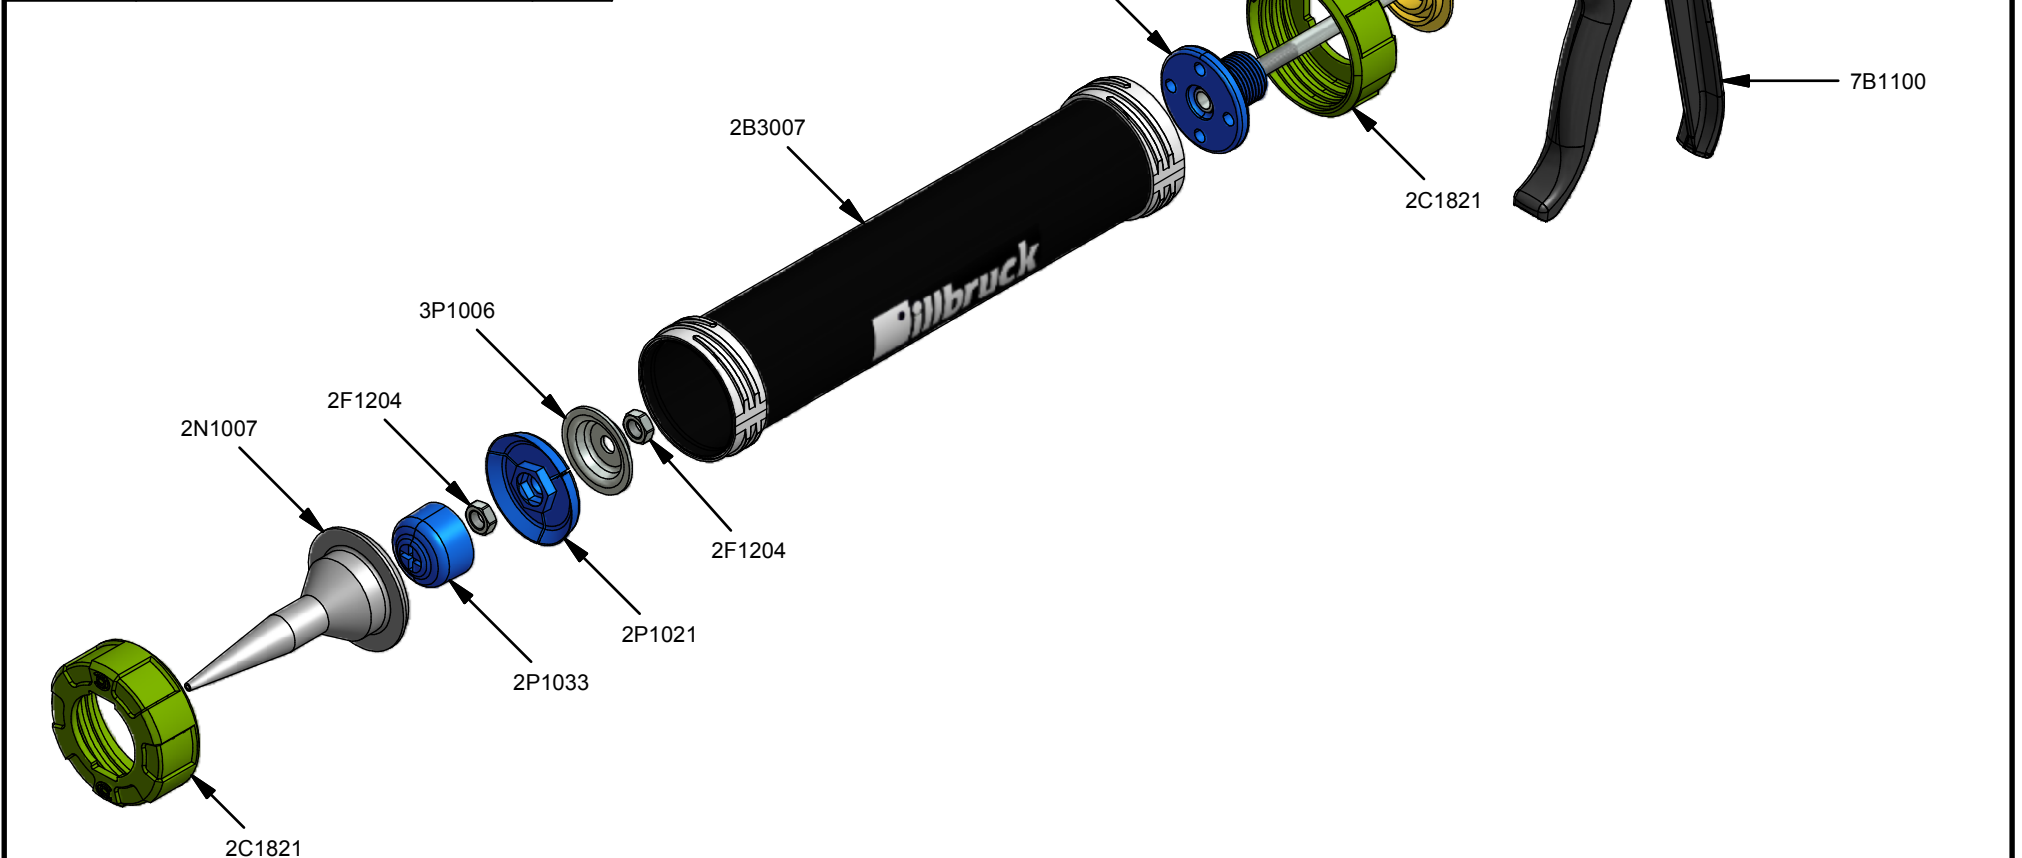

Parts List		
STOCK No	DESCRIPTION	QTY
2B3007	Barrel (Illbruck Branded)	1
2C1002	Mk5 Catch Plate	1
2C1821	Cap Plastic 2 Start	2
2F1204	M8 Lock Nut	2
2M1015	Yellow Plastic Washer	1
2N1007	White Cone Nozzle	1
2P1021	Split Sachet Plunger	1
2P1033	Sachet Plunger Extension	1
2S1003	Catch Plate Spring	1
3P1006	Steel 40mm 'Tin Hat' Plunger	1
3XR022	WCD Sleeve	1
4XR007	PRD Release plate/Sleeve/Spring	1
7B1100	Mk 5 Butt assembly (Soft Grip)	1
7R2030	Drive Rod 428mm	1
7X1002	Plastic Barrel Screw/Bushed	1